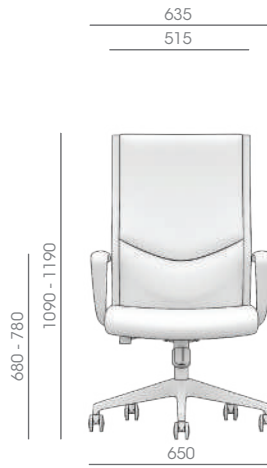

## Dimensions

\*Seat : 530W x 530D x 70H

\*All dimension in mm

## Dimensions

Bravo M01 (Front View)

Bravo M01 (Side View)

Bravo M02 (Front View)

Bravo M02 (Side View)

Bravo M03 (Front View)

Bravo M03 (Side View)

Bravo M04 (Front View)

Bravo M04 (Side View)

\*Sect : 530W x 530D x 70H