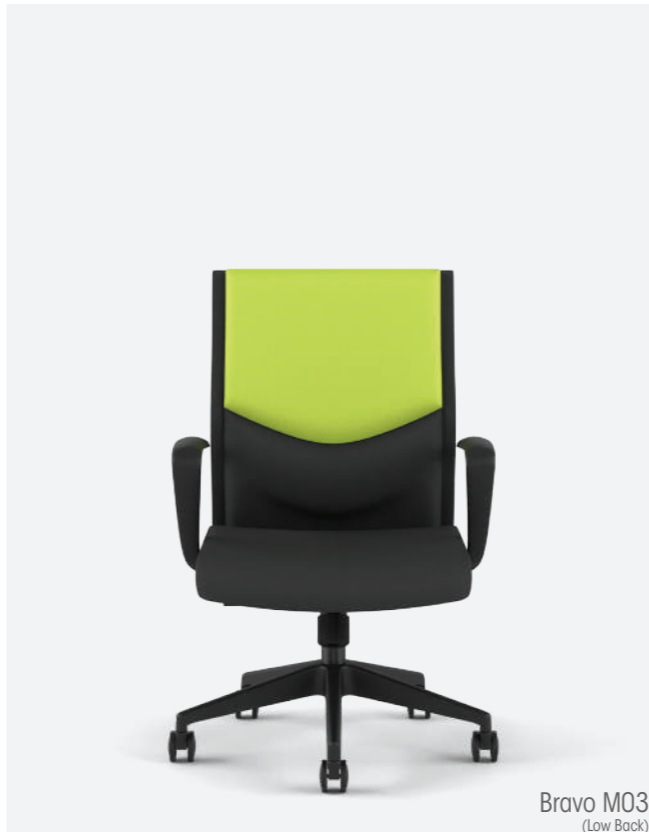

# Bravo

An ideal slimline-design chair for contemporary task. A perfect union of design & value. Bravo chair moves with you and adjusts for you, so it fits 90% of the population comfortably. You get abundance of comfort in fabulous fabrics, plus several options.

The Bravo seating range is designed to grow in stage with your business with a portfolio of value driven products that combines affordable cost with high functionality.

## Details

**Fixed headrest**  
(Ultimate neck rest level)

**Backrest**  
(Keep the spine in nature curve)

**3D adjustable armrest**  
(Support your arm in best position)

**Seat**  
(Full support hip & thigh)