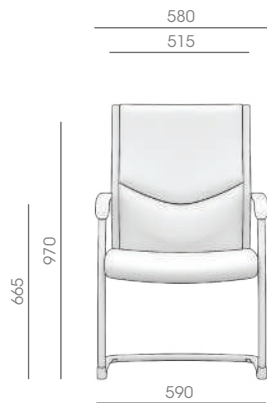

## Dimensions

\*Seat : 530W x 530D x 70H

\*All dimension in mm

## Dimensions

Bravo M01 (Front View)

Bravo M01 (Side View)

Bravo M02 (Front View)

Bravo M02 (Side View)

Bravo M03 (Front View)

Bravo M03 (Side View)

Bravo M04 (Front View)

Bravo M04 (Side View)

\*Sect : 530W x 530D x 70H