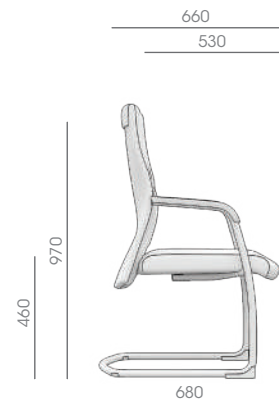

## Dimensions

\*Seat : 530W x 530D x 70H

\*All dimension in mm

## Dimensions

Bravo M01 (Front View)

Bravo M01 (Side View)

Bravo M02 (Front View)

Bravo M02 (Side View)

Bravo M03 (Front View)

Bravo M03 (Side View)

Bravo M04 (Front View)

Bravo M04 (Side View)

\*Sect : 530W x 530D x 70H