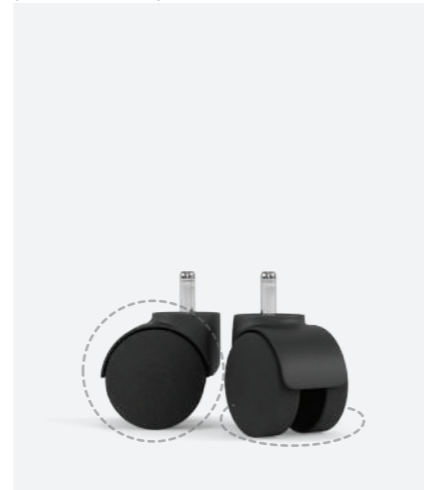

**Recline Tilt**  
(Reduce the pressure on discs and muscles)

**Hydraulic Cylinder**  
(Class 4 standard)

**Metal Base**  
(Support up to 120kgs)

**Metal Base**  
(Supports up to 150kgs)

**Castor**  
(Reduce floor scratches)

## Materials

Headrest	: Plywood shell
Backrest & Seat	: Plywood shell
Armrest	: Fixed polyurethane armrest
Backrest	: High density foam
Seat	: PU molded foam
Mechanism	: Single locking metal synchronized mechanism
Hydraulic cylinder (Gaslift)	: Class 4 standard
Base* (Bravo H01,02,03)	: Metal chrome base
Base* (Bravo M01,02,03)	: Nylon
Base* (Bravo H/M04)	: Metal frame with chrome/ powder coat finish
Castors (Bravo H01,02,03)	: Nylon dual-wheel castors
Castors (Bravo M01,02,03)	: Nylon dual-wheel castors with PU linen