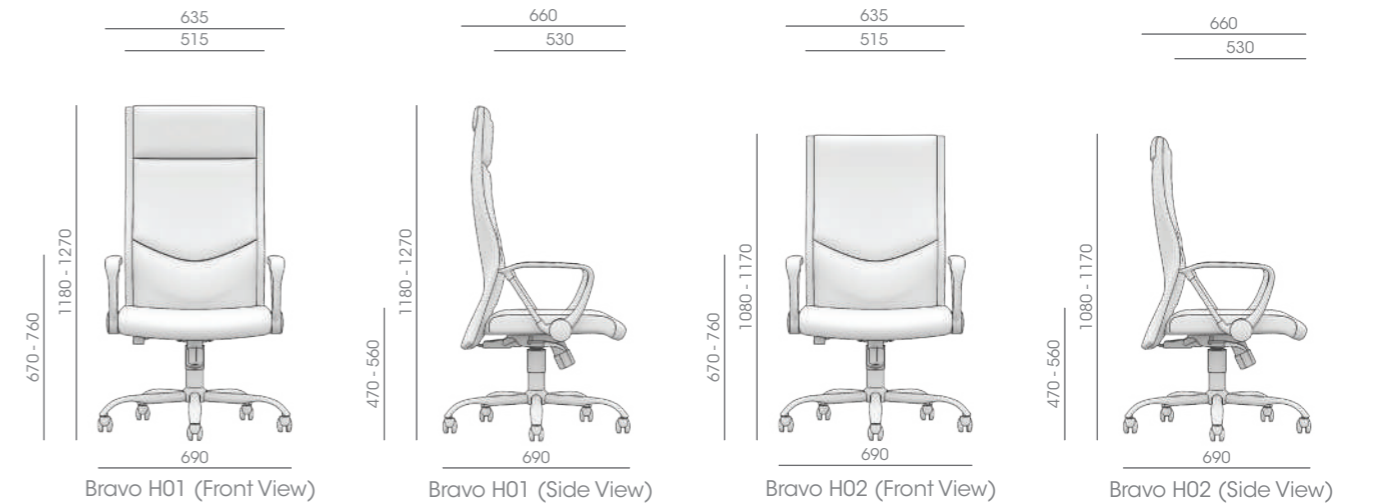

# Bravo

An ideal slimline-design chair for contemporary task. A perfect union of design & value. Bravo chair moves with you and adjusts for you, so it fits 90% of the population comfortably. You get abundance of comfort in fabulous fabrics, plus several options.

## Details

**Fixed headrest**  
(Ultimate neck rest level)

**Backrest**  
(Keep the spine in nature curve)

**3D adjustable armrest**  
(Support your arm in best position)

**Seat**  
(Full support hip & thigh)

## Materials

Headrest	: Plywood shell
Backrest & Seat	: Plywood shell
Armrest	: Fixed polyurethane armrest
Backrest	: High density foam
Seat	: PU molded foam
Mechanism	: Single locking metal synchronized mechanism
Hydraulic cylinder (Gaslift)	: Class 4 standard
Base* (Bravo H01,02,03)	: Metal chrome base
Base* (Bravo M01,02,03)	: Nylon
Base* (Bravo H/M04)	: Metal frame with chrome/ powder coat finish
Castors (Bravo H01,02,03)	: Nylon dual-wheel castors
Castors (Bravo M01,02,03)	: Nylon dual-wheel castors with PU linen

## Dimensions

\*Seat : 530W x 530D x 70H

\*All dimension in mm