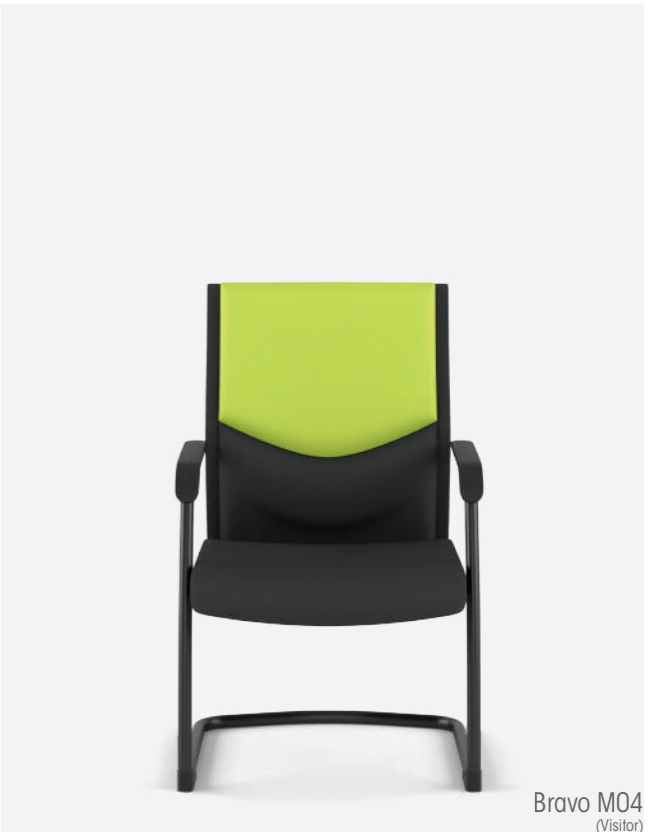

# Bravo

An ideal slimline-design chair for contemporary task. A perfect union of design & value. Bravo chair moves with you and adjusts for you, so it fits 90% of the population comfortably. You get abundance of comfort in fabulous fabrics, plus several options.

The Bravo seating range is designed to grow in stage with your business with a portfolio of value driven products that combines affordable cost with high functionality.

## Details

**Fixed headrest**  
(Ultimate neck rest level)

**Backrest**  
(Keep the spine in nature curve)

**3D adjustable armrest**  
(Support your arm in best position)

**Seat**  
(Full support hip & thigh)