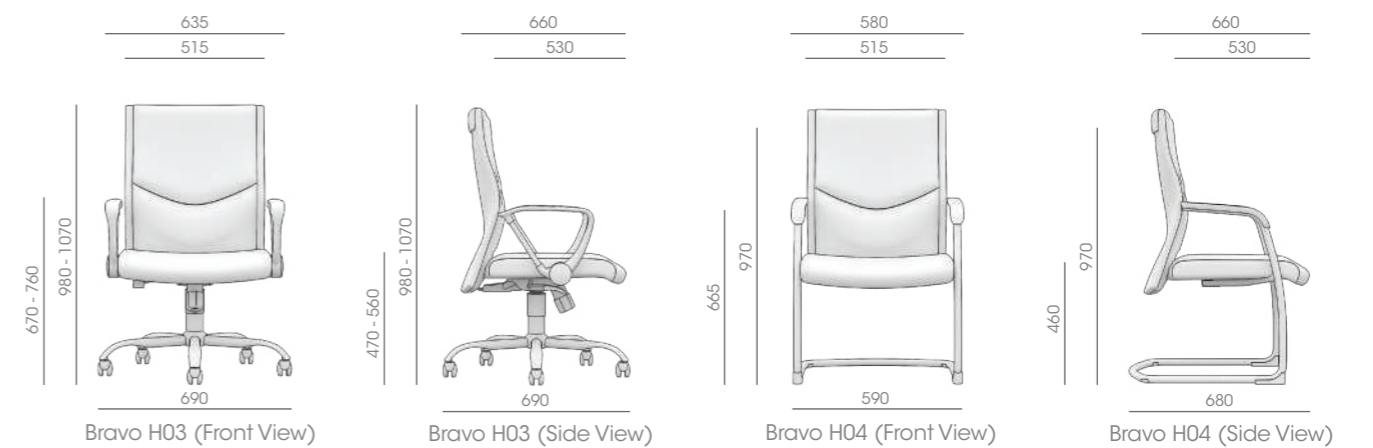

# Bravo

An ideal slimline-design chair for contemporary task. A perfect union of design & value. Bravo chair moves with you and adjusts for you, so it fits 90% of the population comfortably. You get abundance of comfort in fabulous fabrics, plus several options.

## Details

**Fixed headrest**  
(Ultimate neck rest level)

**Backrest**  
(Keep the spine in nature curve)

**3D adjustable armrest**  
(Support your arm in best position)

**Seat**  
(Full support hip & thigh)

## Dimensions

\*Seat : 530W x 530D x 70H

\*All dimension in mm

Bravo M04 (Side View)

\*Sect : 530W x 530D x 70H