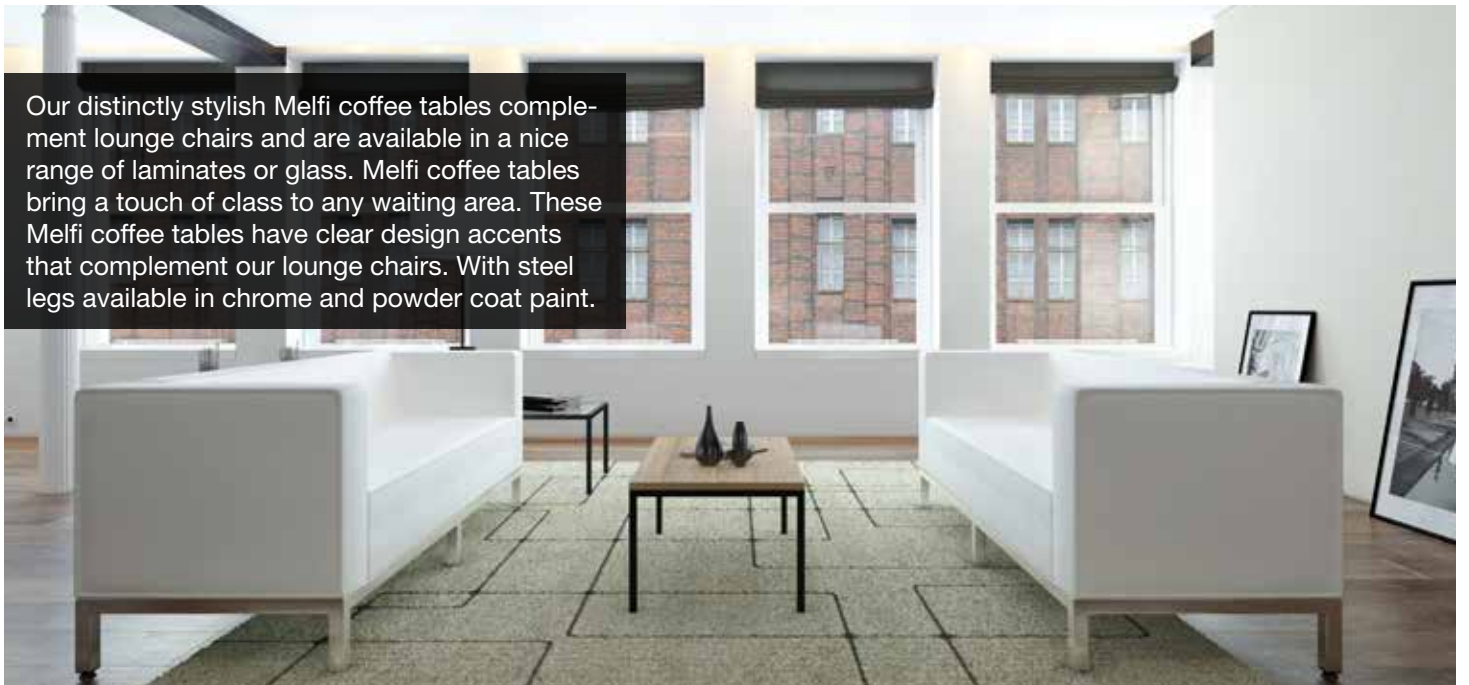

MELFI

Our distinctly stylish Melfi coffee tables complement lounge chairs and are available in a nice range of laminates or glass. Melfi coffee tables bring a touch of class to any waiting area. These Melfi coffee tables have clear design accents that complement our lounge chairs. With steel legs available in chrome and powder coat paint.

Table top	Tempered glass	●	●	●
Base frame	Chrome / Powder Coat	●	●	●
Base	Polypropylene base	●	●	●

Dimensions

Size available :

450(W) x 450(L) x 450(H) 1050(W) x 600(L) x 450(H)
 600(W) x 600(L) x 450(H) 1200(W) x 600(L) x 450(H)